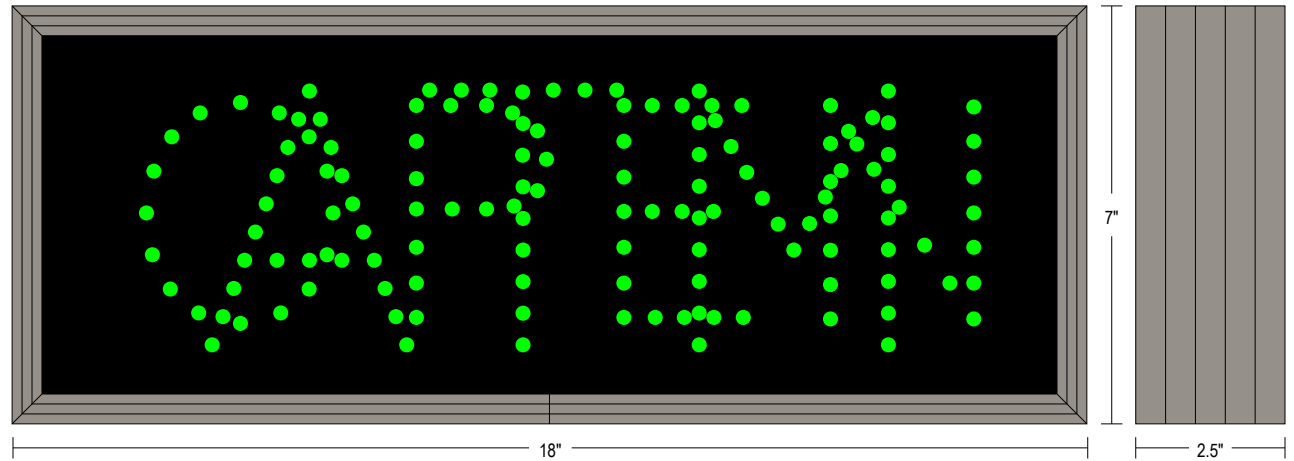

## CONSTRUCTION

Faces: Single Faced Sign  
Extrusion (TCL): Slim line, corrosion resistant all weather frame 2.5" thick.  
Face Material: Impact Resistant, smoked tinted Polycarbonate 1/8" thick.

## Product View

NOTE: Sign image may not exactly represent the finished product. For illustration purposes only.

MESSAGE	COLOR	HEIGHT	AMPS
OPEN	Green Wide Angle Oval	3.5"	0.03
ATM	Green Wide Angle Oval	4.25"	0.03