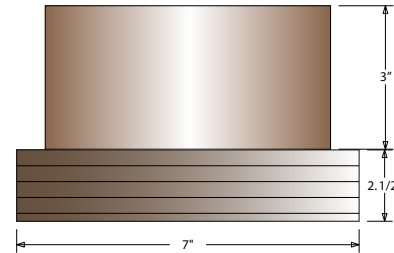

Face Material: Impact resistant tinted Lexan®

FINISH

Standard Cabinet Color: Duranodic Bronze

Custom colors available upon request

Product View

NOTE: Sign image may not exactly represent the finished product. For illustration purposes only.

MESSAGE	COLOR	HEIGHT	AMPS
Red Indicator Dot	Red Wide Angle Oval	5.5"	0.06