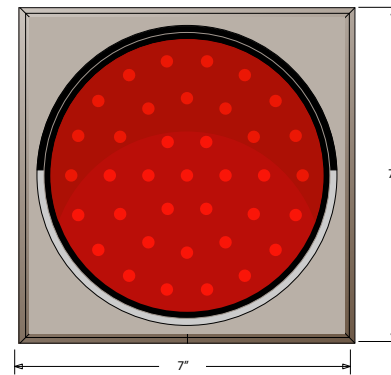

Face Material: Impact resistant tinted Lexan®

FINISH

Standard Cabinet Color: Duranodic Bronze

Custom colors available upon request

Product View

NOTE: Sign image may not exactly represent the finished product. For illustration purposes only.

MESSAGE	COLOR	HEIGHT	AMPS
Red Indicator Dot	Red Wide Angle Oval	5.5"	0.06