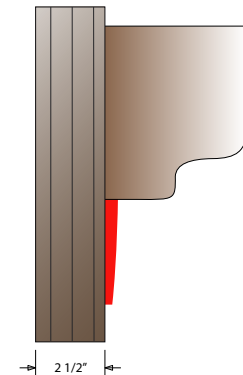

Maximum amps per lighted message (at 120 V) shown in table below

UL/CUL approved for wet locations

CONSTRUCTION

Faces: Single Faced Sign

Extrusions (TCL): Slim line corrosion resistant, aluminum housing 2.5" deep

Face Material: Impact resistant tinted Lexan®

FINISH

Standard Cabinet Color: Duranodic Bronze

Custom colors available upon request

Product View

NOTE: Sign image may not exactly represent the finished product. For illustration purposes only.

MESSAGE	COLOR	HEIGHT	AMPS
Red Indicator Dot	Red Wide Angle Oval	5.5"	0.06