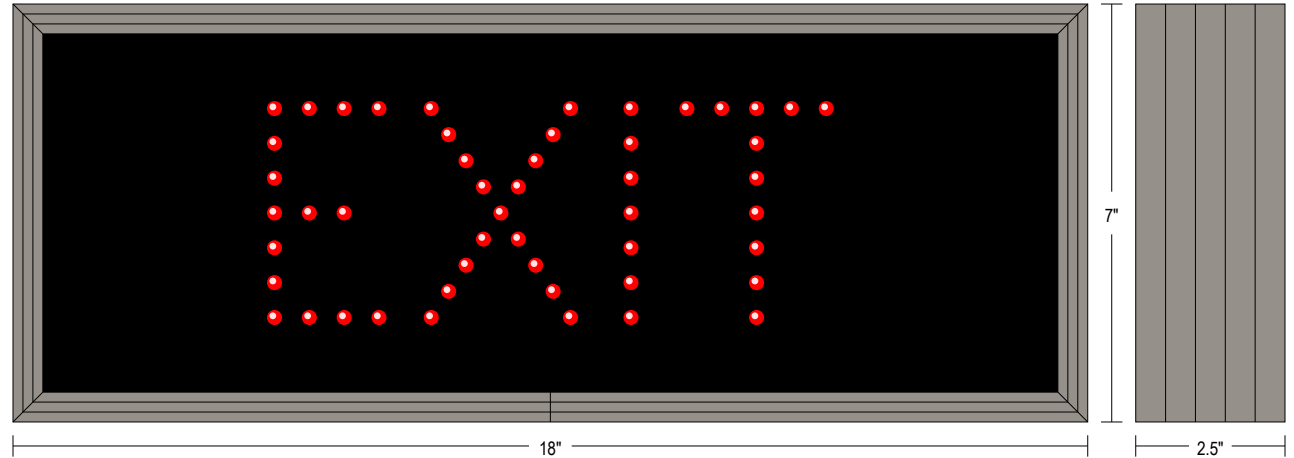

Direct-View LED Traffic Controller TCL718R-190

PRODUCT NUMBER

5914

CABINET DIMENSIONS

7" H x 18" W x 2.5" D

ILLUMINATION SOURCE

Super bright, wide viewing angle LEDs
Available in green, red, blue, amber, and white LEDs
Messages "blankout" when turned off, eliminating confusion
Long life, solid state lighting

CONSTRUCTION

Faces: Single Faced Sign
Extrusion (TCL): Slim line, corrosion resistant all weather frame, 2.5" thick.
Face Material: Impact Resistant, smoked tinted Polycarbonate 1/8" thick.

FINISH

Standard Cabinet Color: Duranodic Bronze
Custom colors available upon request

Product View

NOTE: Sign image may not exactly represent the finished product. For illustration purposes only.

MESSAGE	COLOR	HEIGHT	AMPS
EXIT	Red Wide Angle Oval	3.5"	0.02