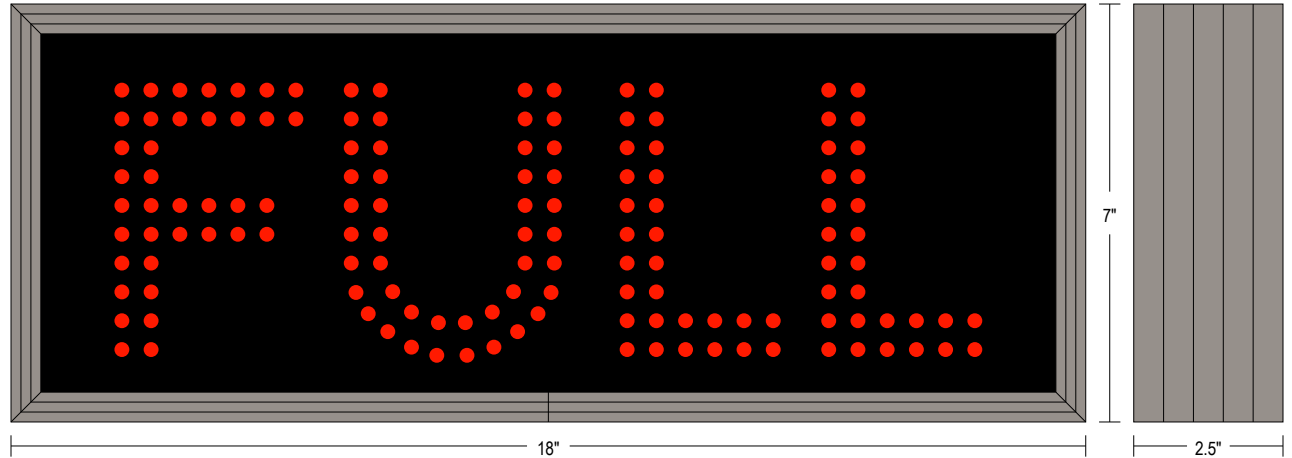

Direct-View LED Traffic Controller TCL718R-135DS/24 VDC

PRODUCT NUMBER

30139

CABINET DIMENSIONS

7" H x 18" W x 2.5" D

ILLUMINATION SOURCE

Super bright, wide viewing angle LEDs
Available in green, red, blue, amber, and white LEDs
Messages "blankout" when turned off, eliminating confusion
Long life, up to 100,000+ hours

ELECTRICAL

Integrated solid state power supply
Voltage: 24 VDC
Maximum amps per lighted message (at 24 VDC) shown in the table below
UL/CUL approved for wet locations

CONSTRUCTION

Faces: Single Faced Sign
Extrusions (TCL): Slim line, corrosion resistant all weather frame, 2.5" thick.
Face Material: Impact Resistant, Dark Blankout Acrylic 1/8" thick.

FINISH

Standard Cabinet Color: Duranodic Bronze
Custom colors available upon request

Product View

NOTE: Sign image may not exactly represent the finished product. For illustration purposes only.

MESSAGE	COLOR	HEIGHT	AMPS
FULL	Wide Angle Red Oval	4.0"	0.30