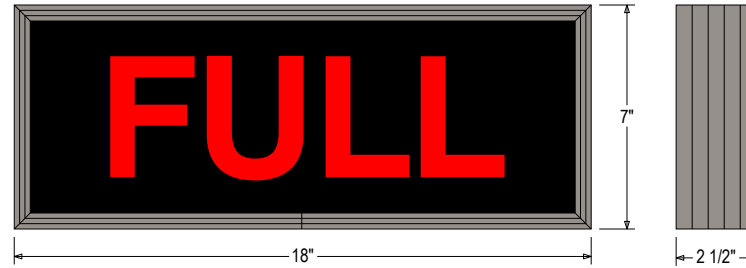

Phenix Outdoor Blank-Out LED Backlit PHX718R-135

PRODUCT NUMBER

25926

CABINET DIMENSIONS

7" H x 18" W x 2.5" D

ILLUMINATION SOURCE

High-intensity, LED reflected, backlit illumination

Available in white, green, red and amber

Maximum amps per lighted message (at 120VAC) shown in the table below

CONSTRUCTION

Faces: Single Faced Sign

Message Panel Material: Translucent black acrylic 1/8" thick.

Vinyl Style: Vinyl is applied in a reverse stencil cut style

Product View

NOTE: Sign image may not exactly represent the finished product. For illustration purposes only.

MESSAGE	COLOR	HEIGHT	AMPS
---------	-------	--------	------

FULL	Red	3.75"	0.25
------	-----	-------	------