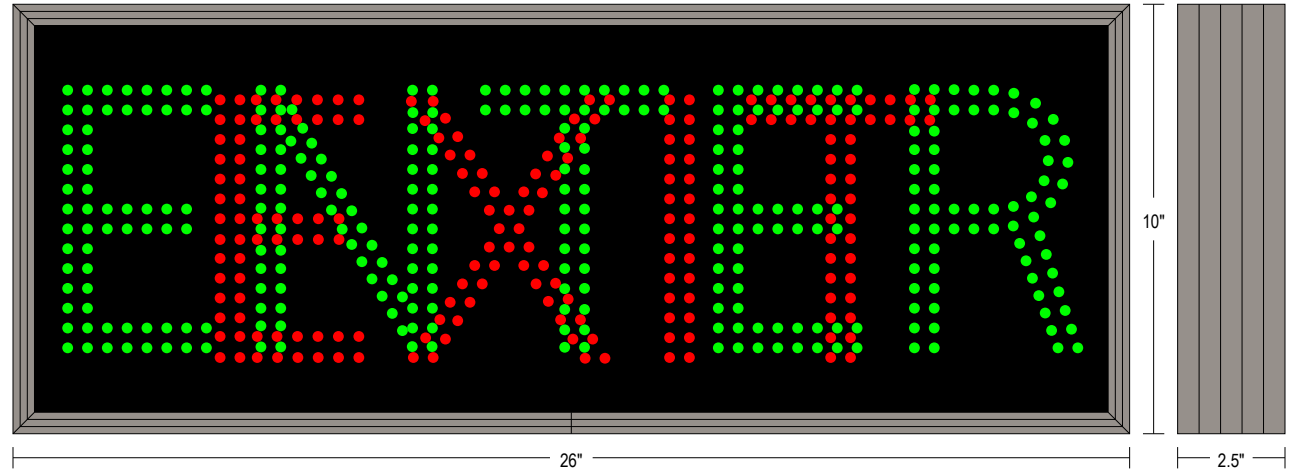

Direct-View LED Traffic Controller TCL1026GR-131DS

PRODUCT NUMBER

22869

CABINET DIMENSIONS

10" H x 26" W x 2.5" D

ILLUMINATION SOURCE

Super bright, wide viewing angle LEDs
Available in green, red, blue, amber, and white LEDs
Messages "blankout" when turned off, eliminating confusion
Long life, solid state lighting

ELECTRICAL

Integrated solid state power supply
Standard Voltage: 120 VAC, Optional Voltages: 9-36 V, 240 VAC, 277 VAC
Maximum amps per lighted message (at 120 V) shown in the table below
UL/CUL approved for wet locations

CONSTRUCTION

Faces: Single Faced Sign
Extrusion (TCL): Slim line continuous, corrosion resistant, aluminum housing 2.5" deep
Face Material: Impact Resistant, smoked tinted Polycarbonate 1/8" thick.

FINISH

Standard Cabinet Color: Duranodic Bronze
Custom colors available upon request

Product View

NOTE: Sign image may not exactly represent the finished product. For illustration purposes only.

MESSAGE	COLOR	HEIGHT	AMPS
ENTER	Green Wide Angle Oval	6.0"	0.13
EXIT	Red Wide Angle Oval	6.0"	0.06

ENTER	Green Wide Angle Oval	6.0"	0.13
EXIT	Red Wide Angle Oval	6.0"	0.06