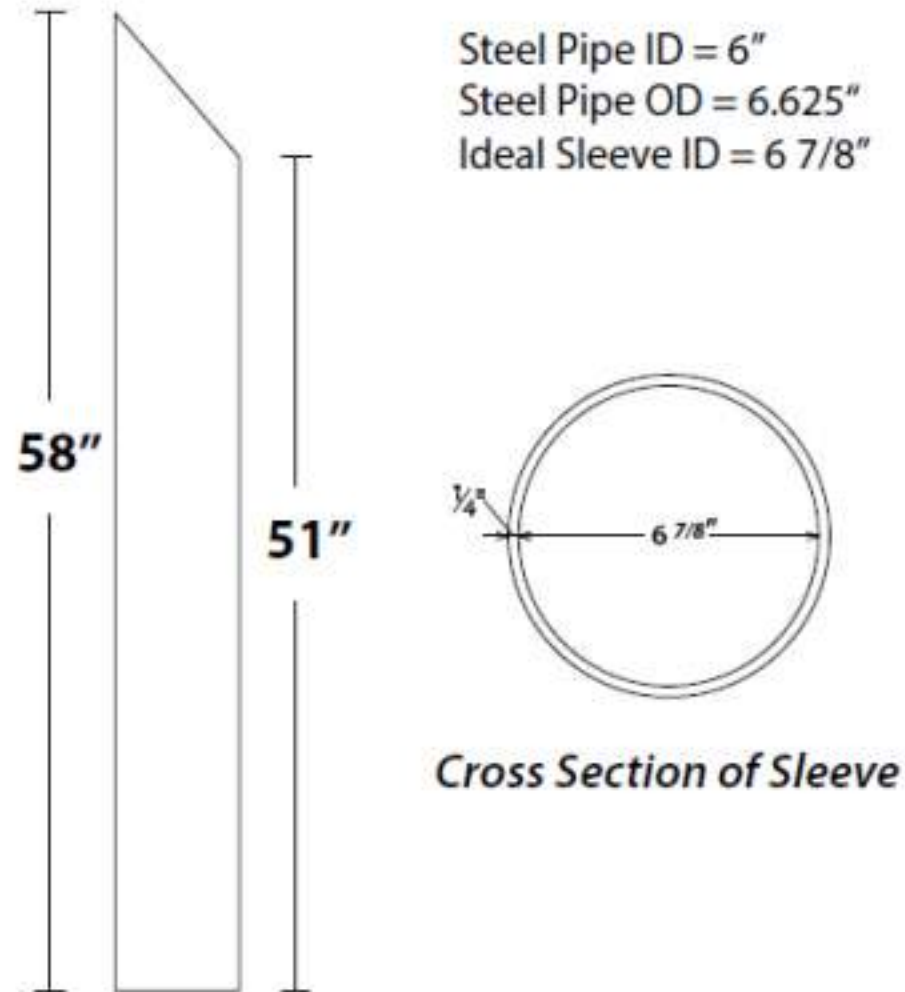

## (1/4") 6" Skyline Bollard Cover Specification

**Made of:** 1/4" nominal wall thickness polyethylene plastic  
**Colors:** Available in any color to match corporate branding  
**Installation:** 2 pieces of patented installation included per bollard cover