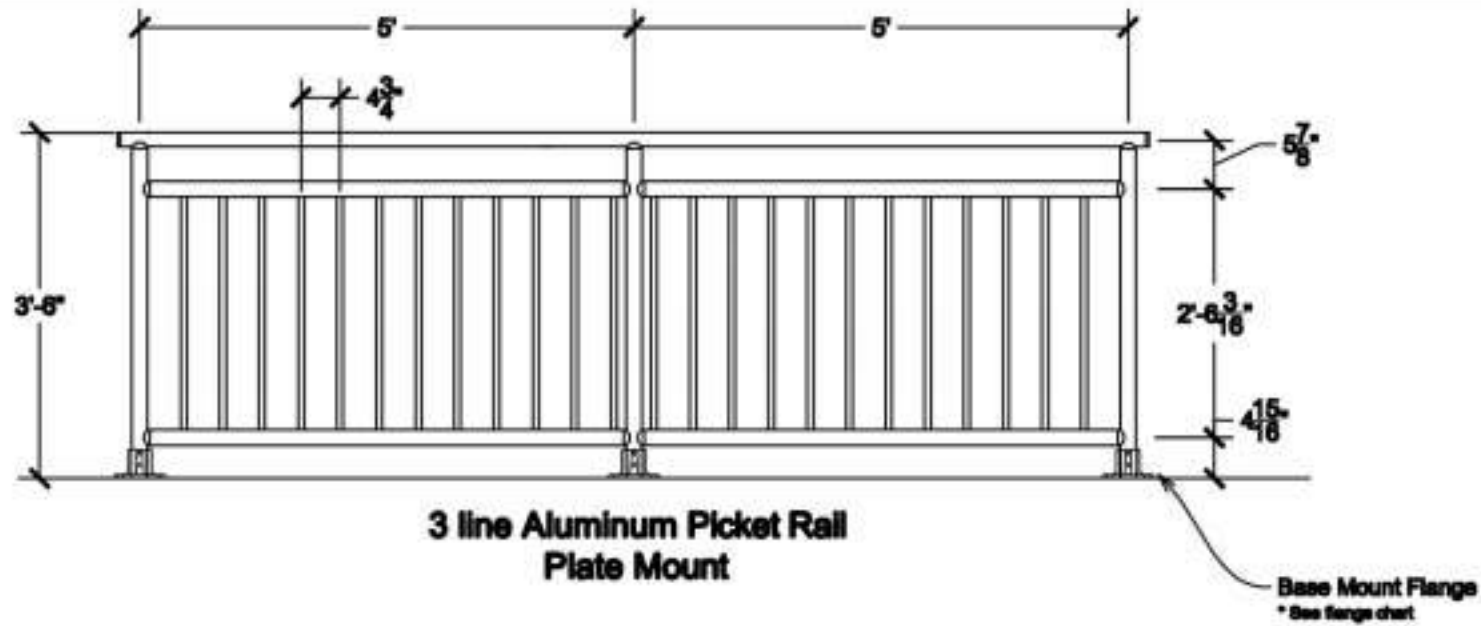

3 Line Picket Aluminum Handrail Drawing

155 Tee