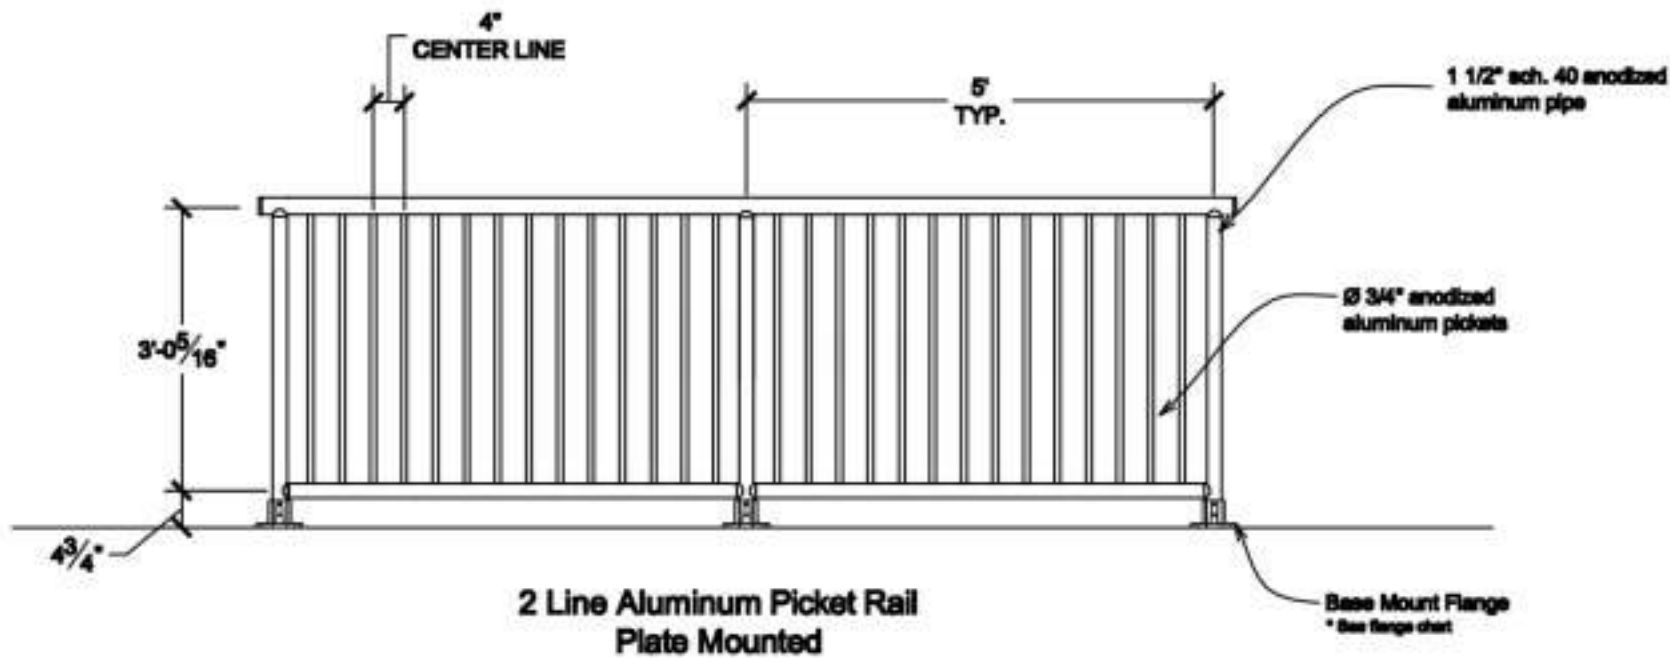

2 Line Picket Aluminum Handrail Drawing

155 Tee