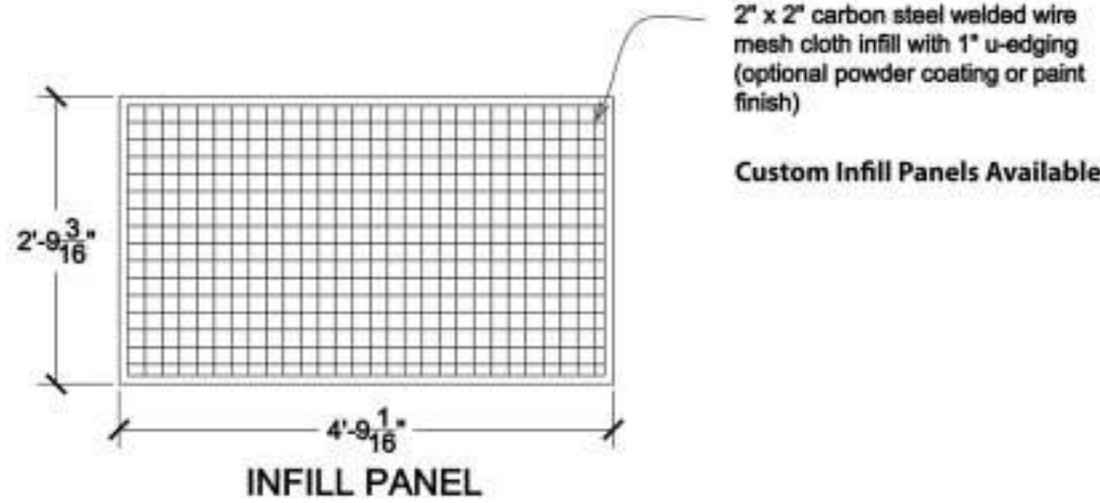

2 Line Infill Aluminum Handrail Drawing

155 Tee

Panel Clip