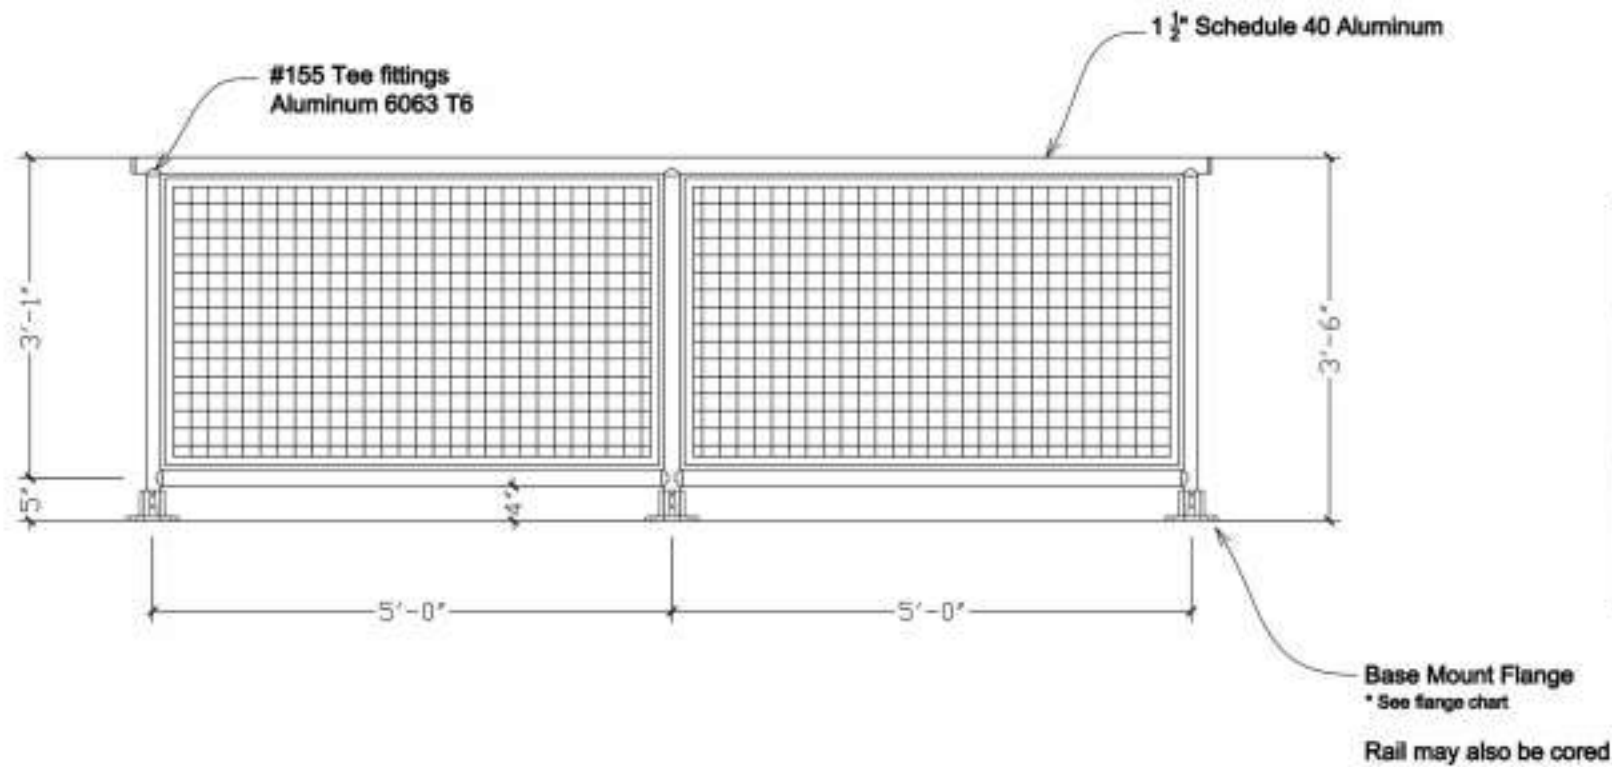

2 Line Infill Aluminum Handrail Drawing

155 Tee

Panel Clip