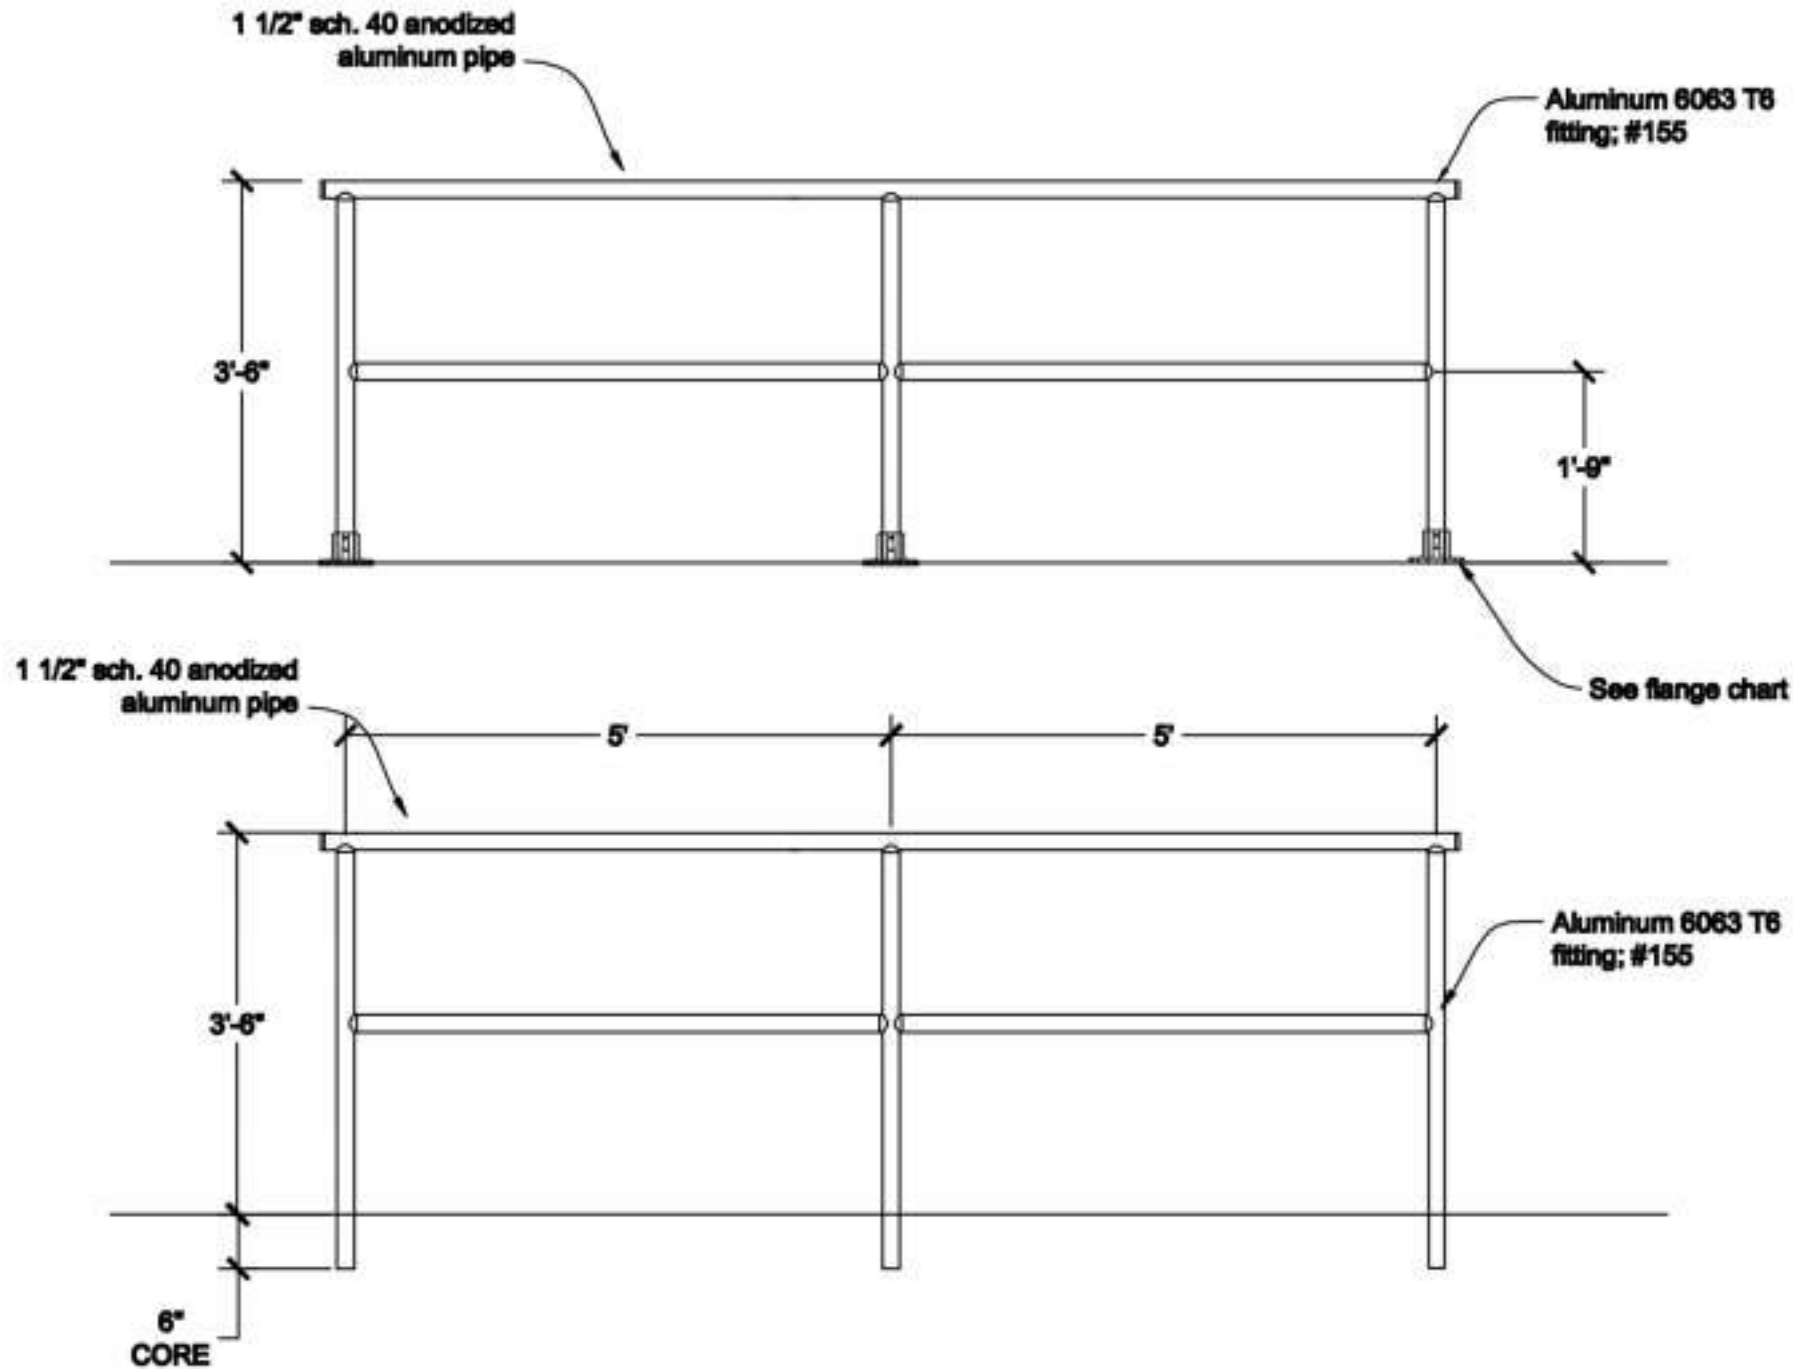

## 2 Line Aluminum Handrail Drawing

No. 155 Tee

**Notes:**

Aluminum and fittings are finished in a clear anodize. Powder coating is available.

4" anodized aluminum kick plate (toe plate) is available.

Continuous anodized aluminum grabrail also available