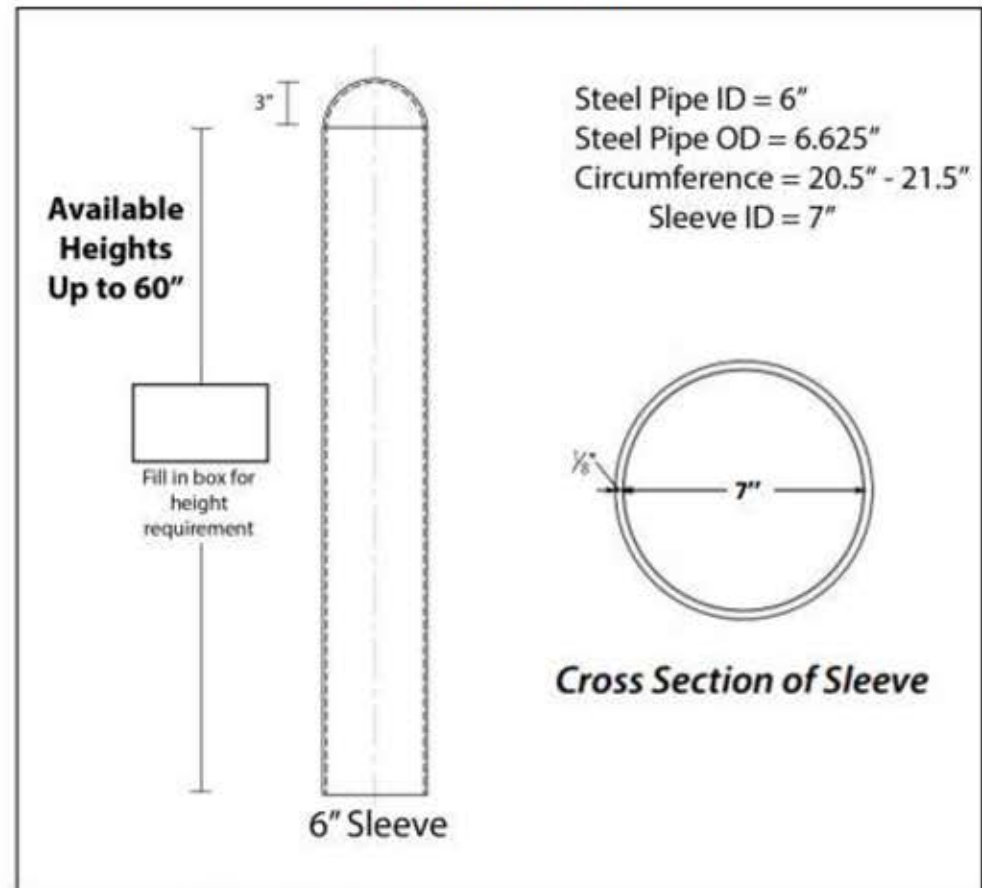

1/8" Wall Thickness Bollard Covers

4" Bollard Cover

6" Bollard Cover

Made of: 1/8" nominal wall thickness polyethylene plastic

Available: Colors: yellow, red, blue, grey, white, black, green, orange and brown

Reflective Tape Colors: Red, yellow or silver

Installation: 2 pieces of patented installation included per bollard cover