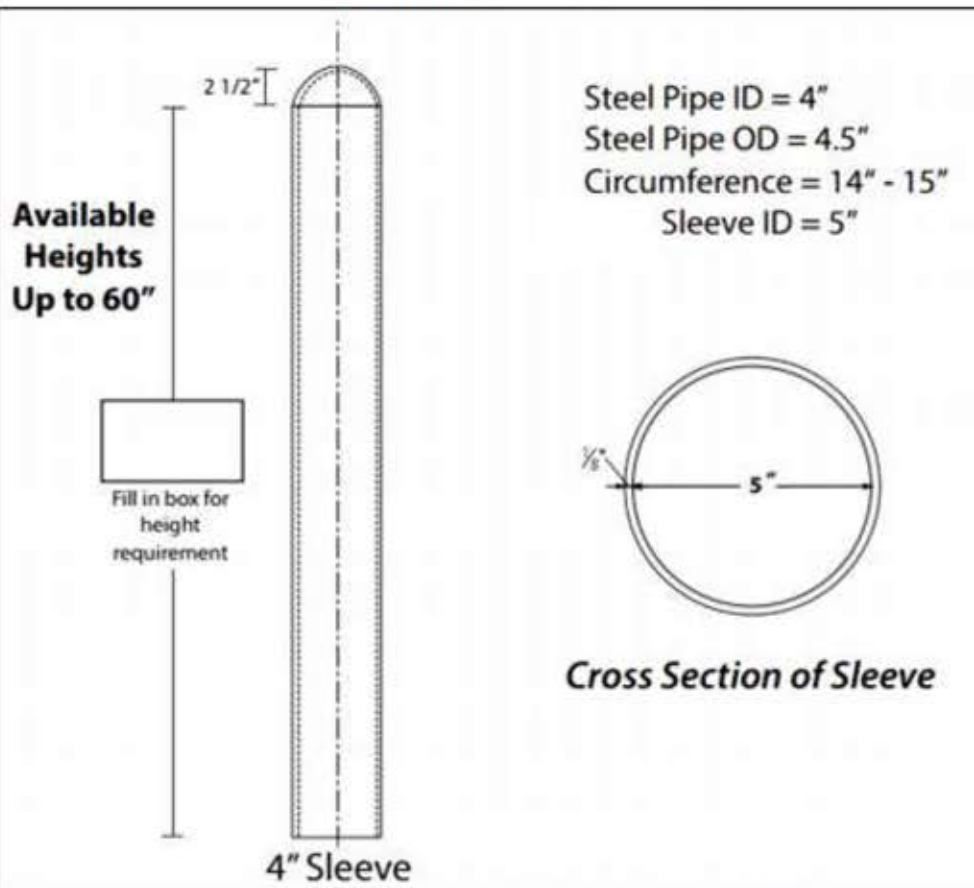

1/8" Wall Thickness Bollard Covers

4" Bollard Cover

6" Bollard Cover

Made of: 1/8" nominal wall thickness polyethylene plastic

Available: Colors: yellow, red, blue, grey, white, black, green, orange and brown

Reflective Tape Colors: Red, yellow or silver

Installation: 2 pieces of patented installation included per bollard cover